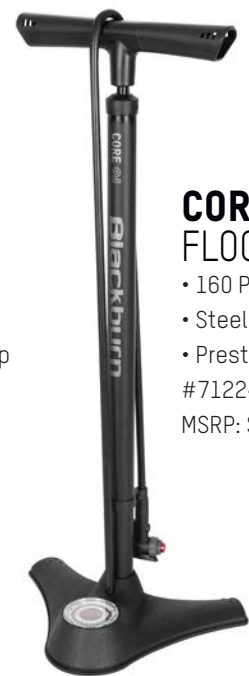

**GRID 1
FLOOR PUMP
(12 PACK)**

- 160 PSI
 - Steel barrel
 - Presta, Schrader
- #7133553
MSRP: \$420.00

**25G CO2
CARTRIDGES
BOX OF 16**

- Threaded
- \$6.50 each
#7085445
MSRP: \$110.00

**25G CO2
3-PACK
CARTRIDGES**

- Threaded
- #7085444
MSRP: \$20.00

**16G CO2
CARTRIDGES
BOX OF 20**

- Threaded
- \$2.50 each
#7068254
MSRP: \$55.00

**16G CO2
3-PACK
CARTRIDGES**

- Threaded
- #7070609
MSRP: \$10.00

**CORE PRO
FLOOR PUMP**

- 180 PSI
 - 6061 Alloy construction
 - Presta, Schrader, Dunlop
- #7122410
MSRP: \$100.00

**CORE 3
FLOOR PUMP**

- 180 PSI
 - Steel
 - Presta, Schrader, Dunlop
- #7122409
MSRP: \$70.00

**CORE 2
FLOOR PUMP**

- 160 PSI
 - Steel barrel
 - Presta, Schrader, Dunlop
- #7122408
MSRP: \$50.00

**OUTPOST CO2
CUPPED INFLATOR
WITH CARTRIDGE**

- 16g CO2 included
 - Presta/Schrader
 - Threaded/Non-threaded
- #7059647
MSRP: \$25.00