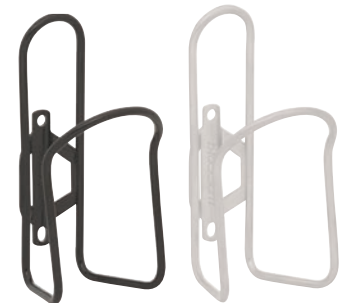

- Left or right side entry
 - Customize your fit
 - 45g
- Black #706818
Red #7068184
MSRP: \$25.00

CHICANE
STAINLESS STEEL
BOTTLE CAGE

- 4mm welded steel
 - Won't rust
 - 41g
- # 2031644
MSRP: \$18.00

SLICK
RACING
BOTTLE CAGE

- Durable
 - Ultra-snug fit
 - 23g
- # 2026811
MSRP: \$16.00

MOUNTAIN
ALUMINUM
BOTTLE CAGE

- Welded aluminum
 - 68g
- Black #2000457
Silver #2000459
MSRP: \$10.00

COMP
ALUMINUM
BOTTLE CAGE

- Proven quality
 - 46g
- Black #2000458
Silver #2000460
MSRP: \$10.00

PRO PLUGGER CO2 INFLATOR KIT

- 25g CO2 cartridge
 - Pre-load 3 plugs
 - Presta valve tool
 - Core CO2 inflator
- #7109348
MSRP: \$68.00

BIG SWITCH RATCHET MULTI-TOOL

- Ratchet/disc-pad spreader
 - Long 2.5-8mm allen bits
 - T25, T30 Torx/Chainbreaker
 - 0, 1, and 2 spoke wrenches
 - Flathead/Presta valve tool
- #7109338
MSRP: \$50.00