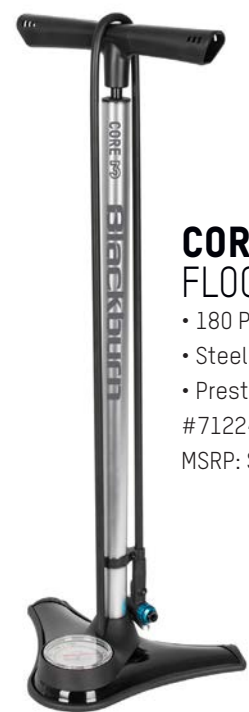

**GRID 1
FLOOR PUMP
(12 PACK)**

- 160 PSI
 - Steel barrel
 - Presta, Schrader
- #7133553
MSRP: \$420.00

**25G CO2
CARTRIDGES
BOX OF 16**

- Threaded
- \$6.50 each
#7085445
MSRP: \$110.00

**25G CO2
3-PACK
CARTRIDGES**

- Threaded
- #7085444
MSRP: \$20.00

**16G CO2
CARTRIDGES
BOX OF 20**

- Threaded
- \$2.50 each
#7068254
MSRP: \$55.00

**16G CO2
3-PACK
CARTRIDGES**

- Threaded
- #7070609
MSRP: \$10.00

**CORE PRO
FLOOR PUMP**

- 180 PSI
 - 6061 Alloy construction
 - Presta, Schrader, Dunlop
- #7122410
MSRP: \$100.00

**CORE 3
FLOOR PUMP**

- 180 PSI
 - Steel
 - Presta, Schrader, Dunlop
- #7122409
MSRP: \$70.00

**CORE 2
FLOOR PUMP**

- 160 PSI
 - Steel barrel
 - Presta, Schrader, Dunlop
- #7122408
MSRP: \$50.00

**OUTPOST CO2
CUPPED INFLATOR
WITH CARTRIDGE**

- 16g CO2 included
 - Presta/Schrader
 - Threaded/Non-threaded
- #7059647
MSRP: \$25.00